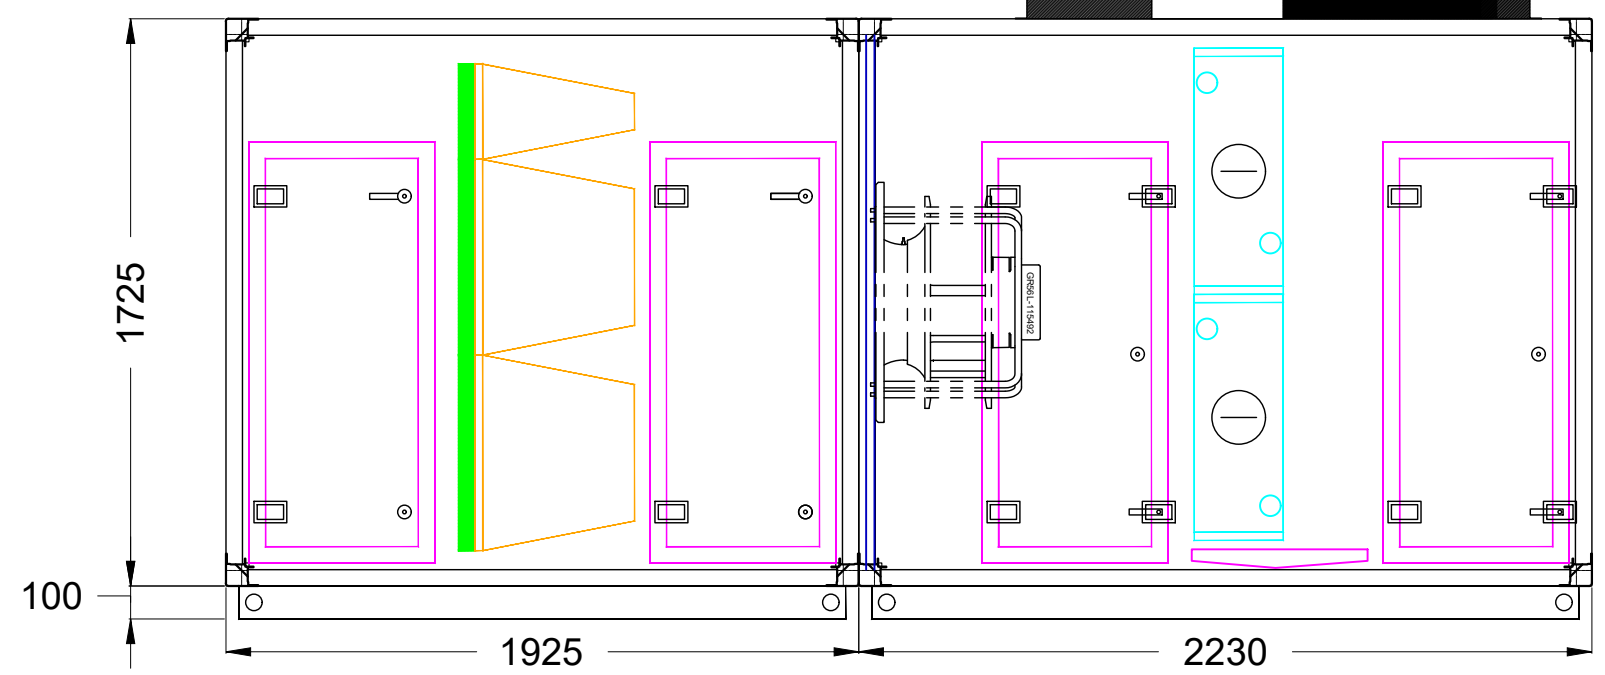

Top View

General Layout
MIZB 0506
MODU 0506MZ

Right View

UNLESS OTHERWISE SPECIFIED
DIMENSIONS ARE IN MILLIMETERS
BREAK AND DEBUR ALL SHARP EDGES

DO NOT SCALE DRAWING

Rev	By	Date	Description
00	Toh	22/11/2017	Initial Released

AIR DESIGN PTY. LTD. © A.C.N. 010 185 958 45 NESTOR DRIVE, MEADOWBROOK, QUEENSLAND, AUSTRALIA, 4131 TELEPHONE: (07) 32 999 888 FACSIMILE: (07) 32 999 800				
DRAWN: Toh	DATE: 22/11/2017	General Layout		
CHKED: --	DATE: --	Multizone Unit		
APPRD: --	DATE: --	-MODU 0506MZ		
DRAWING NO: -	REV: 00	SCALE: N.T.S.	SIZE: A3	